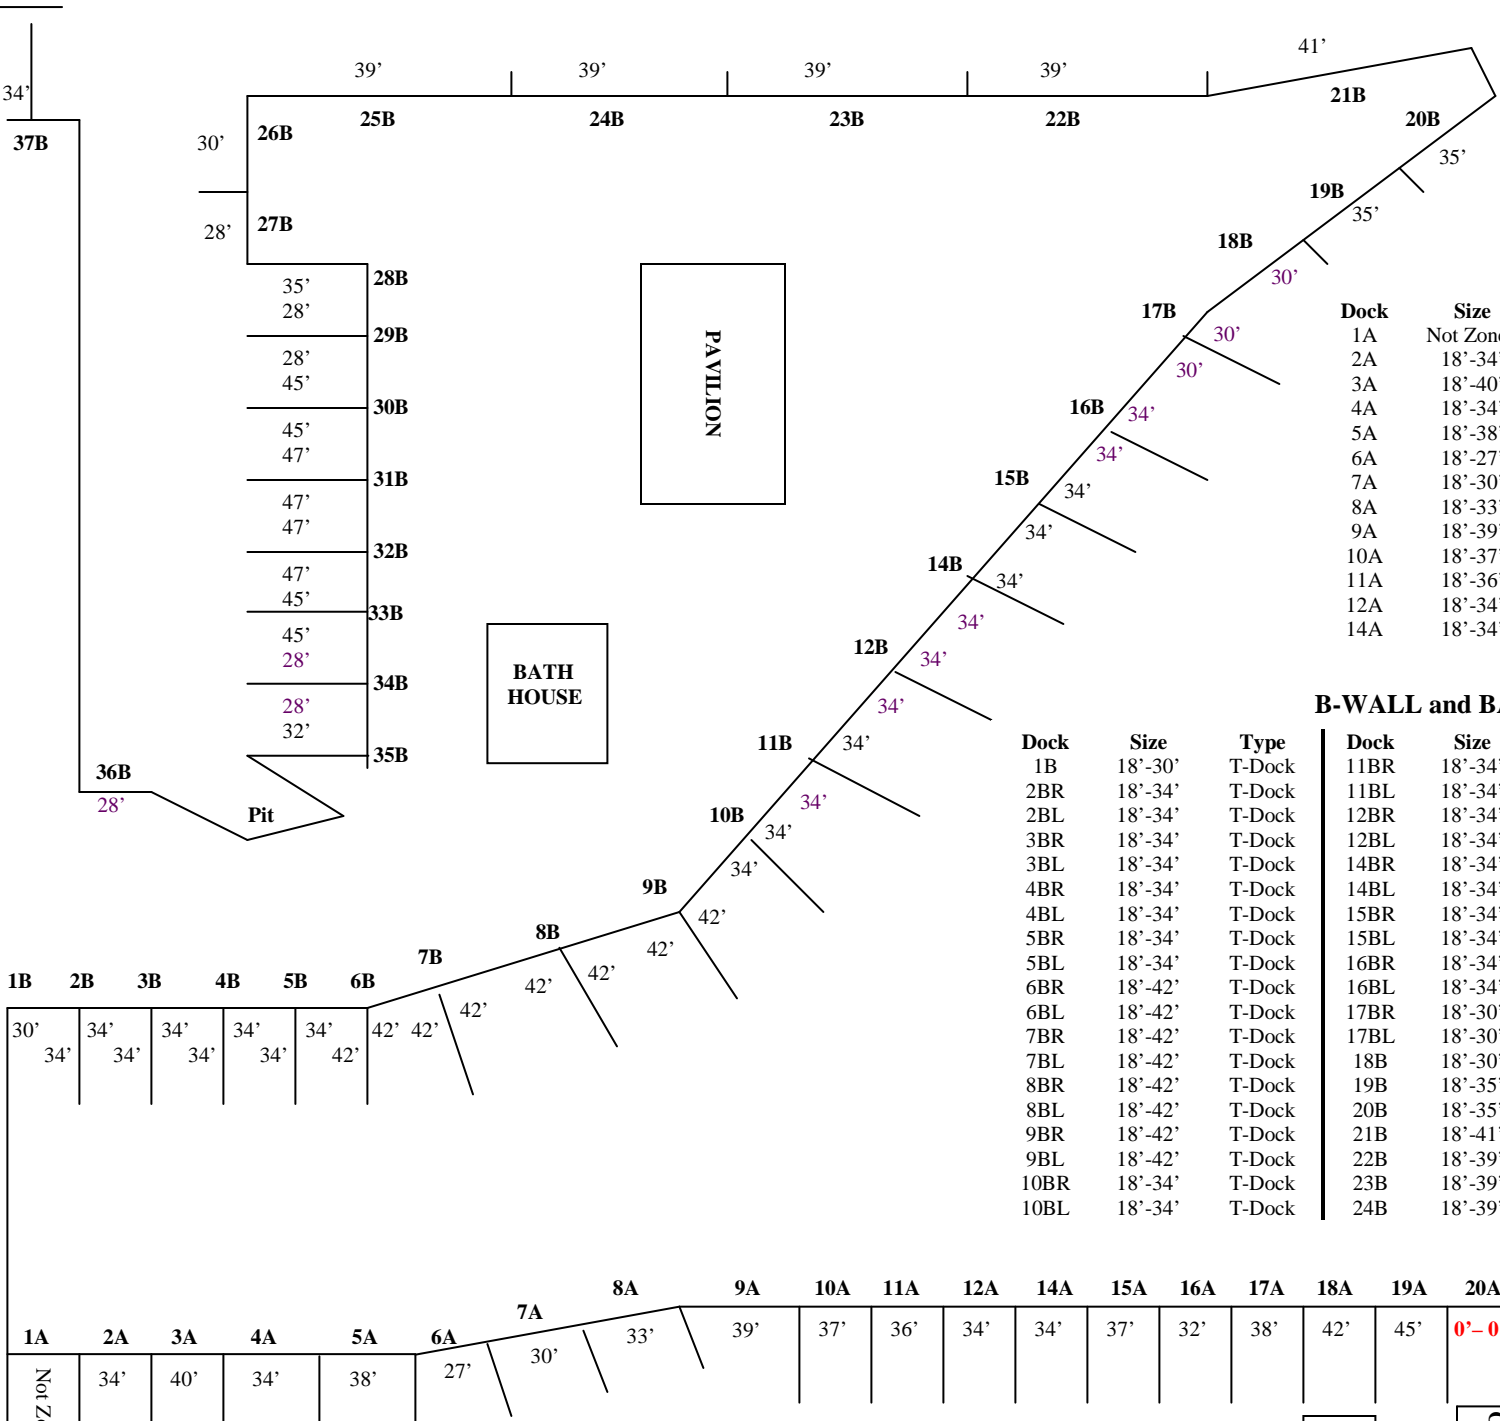

Lake County Yacht Club Dock Chart

A-WALL					
Dock	Size	Type	Dock	Size	Type
1A	Not Zoned	Parallel	15A	18'-37'	Parallel
2A	18'-34'	Parallel *	16A	18'-32'	Parallel
3A	18'-40'	Parallel	17A	18'-38'	Parallel
4A	18'-34'	Parallel	18A	18'-42'	Parallel
5A	18'-38'	Parallel	19A	18'-45'	Parallel
6A	18'-27'	Parallel	20A	0'-0'	Parallel
7A	18'-30'	Parallel	21A	18'-35'	Parallel
8A	18'-33'	Parallel	22A	18'-38'	Parallel
9A	18'-39'	Parallel	23A	18'-44'	Parallel
10A	18'-37'	Parallel	24A	18'-39'	Parallel
11A	18'-36'	Parallel	25A	18'-45'	Parallel
12A	18'-34'	Parallel	26A	18'-45'	Parallel
14A	18'-34'	Parallel	27A	0'-0'	Parallel

B-WALL and BACK CHANNEL

Dock	Size	Type	Dock	Size	Member	Dock	Size	Member
1B	18'-30'	T-Dock	11BR	18'-34'	T-Dock	25B	18'-39'	Parallel
2BR	18'-34'	T-Dock	11BL	18'-34'	T-Dock	26B	18'-30'	Parallel ***
2BL	18'-34'	T-Dock	12BR	18'-34'	T-Dock	27B	18'-28'	Parallel ***
3BR	18'-34'	T-Dock	12BL	18'-34'	T-Dock	28B	18'-35'	T-Dock
3BL	18'-34'	T-Dock	14BR	18'-34'	T-Dock	29BR	18'-28'	T-Dock+
4BR	18'-34'	T-Dock	14BL	18'-34'	T-Dock	29BL	18'-28'	T-Dock
4BL	18'-34'	T-Dock	15BR	18'-34'	T-Dock	30BR	18'-45'	T-Dock
5BR	18'-34'	T-Dock	15BL	18'-34'	T-Dock	30BL	18'-45'	T-Dock
5BL	18'-34'	T-Dock	16BR	18'-34'	T-Dock	31BR	18'-47'	T-Dock
6BR	18'-42'	T-Dock	16BL	18'-34'	T-Dock	31BL	18'-47'	T-Dock
6BL	18'-42'	T-Dock	17BR	18'-30'	T-Dock	32BR	18'-47'	T-Dock
7BR	18'-42'	T-Dock	17BL	18'-30'	T-Dock	32BL	18'-47'	T-Dock
7BL	18'-42'	T-Dock	18B	18'-30'	Parallel	33BR	18'-45'	T-Dock
8BR	18'-42'	T-Dock	19B	18'-35'	Parallel	33BL	18'-45'	T-Dock
8BL	18'-42'	T-Dock	20B	18'-35'	Parallel	34BR	18'-28'	T-Dock***
9BR	18'-42'	T-Dock	21B	18'-41'	Parallel	34BL	18'-28'	T-Dock**
9BL	18'-42'	T-Dock	22B	18'-39'	Parallel	35B	18'-32'	T-Dock***
10BR	18'-34'	T-Dock	23B	18'-39'	Parallel	36B	18'-28'	Parallel
10BL	18'-34'	T-Dock	24B	18'-39'	Parallel	37B	18'-34'	T-Dock

- * - 12' Beam Restriction
- ** - 9' Beam Restriction
- *** - 10' Beam Restriction
- + - 6' Beam Restriction